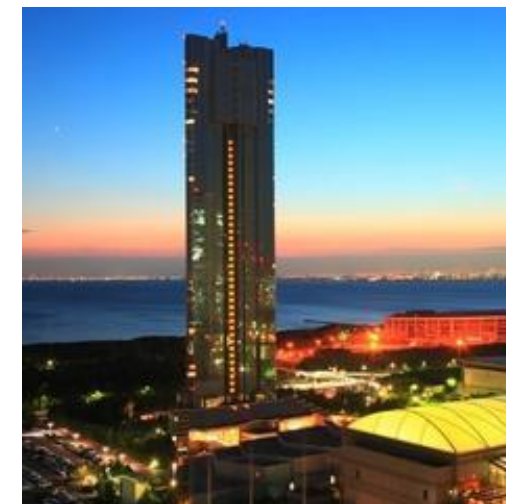

APA Hotel & resort <Tokyo bay Makuhari>

DATA

It is as if the hotel occupies all Tokyo bay spreading before your eyes. This 180-meter high-rise hotel with 50 stories above the ground features a variety of 1,001 guest rooms, all with ocean view. The hotel can meet diverse needs with a wide variety in number of guests or purposes, such as conferences, events, and expositions. It can be used in tandem with Makuhari Messe, which is directly connected to the hotel by roofed walk-through.