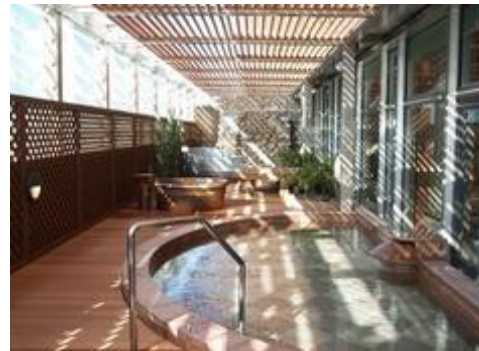

APA Hotel & resort <Tokyo bay Makuhari>

DATA

It is as if the hotel occupies all Tokyo bay spreading before your eyes. This 180-meter high-rise hotel with 50 stories above the ground features a variety of 1,001 guest rooms, all with ocean view. The hotel can meet diverse needs with a wide variety in number of guests or purposes, such as conferences, events, and expositions. It can be used in tandem with Makuhari Messe, which is directly connected to the hotel by roofed walk-through.