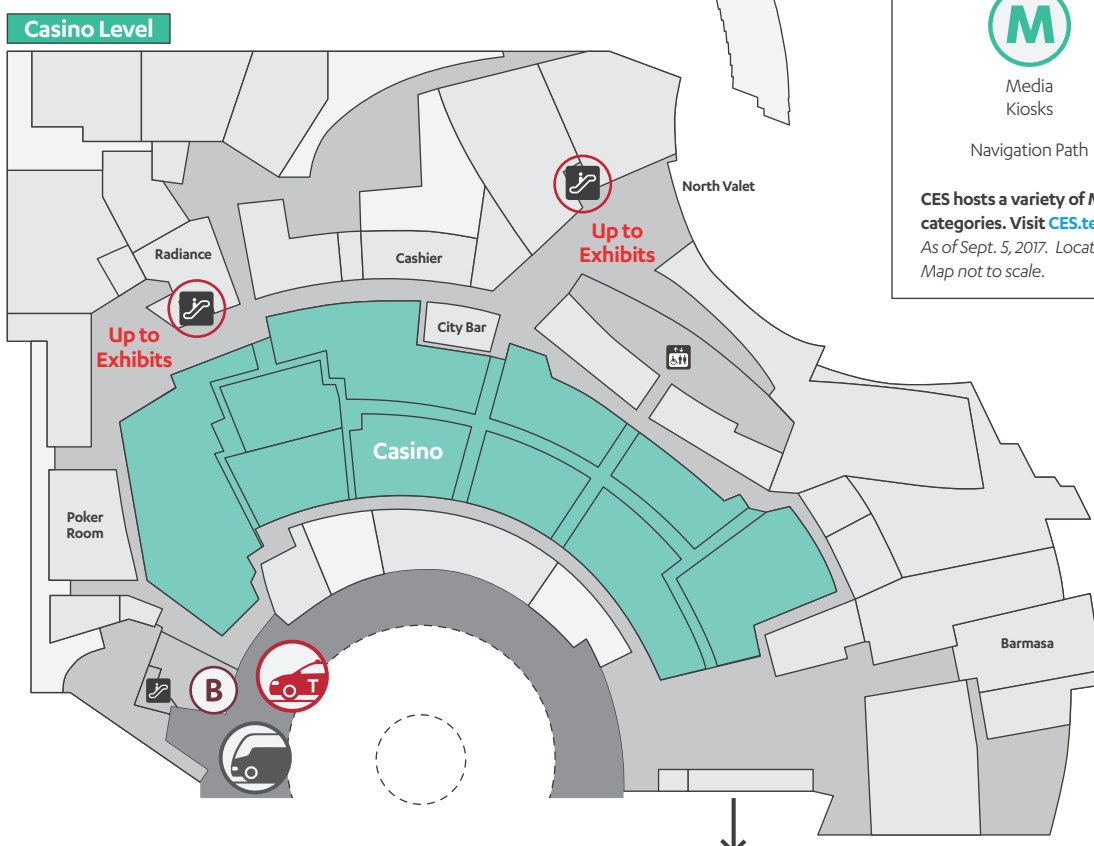

**Key**

Hotel Shuttle Buses	C Space Shuttle	LVCC Shuttle Loop Stops A-E	Tech Express	Parking Shuttle	Passenger Pickup/Drop-off	Taxi	Badge Pickup	Registration	Las Vegas Monorail

CES hosts a variety of Marketplaces and product categories. Visit [CES.tech](http://CES.tech) for more information. As of Sept. 5, 2017. Locations subject to change. Map not to scale.

### Show Services at Tech South

<b>Conference Sessions</b> Level 1, Pinyon 2-5 Bristlecone 6, 10	<b>Registration</b> Level 2
<b>Badge Pickup</b> Level 1 and Level 2	<b>Media Kiosks</b> Level 1, Across from Pinyon 1

### Key

Hotel Shuttle Buses	C Space Shuttle	Taxi
Media Kiosks	Badge Pickup	Registration

Navigation Path .....  
 CES hosts a variety of Marketplaces and product categories. Visit [CES.tech](http://CES.tech) for more information.  
 As of Sept. 5, 2017. Locations subject to change.  
 Map not to scale.